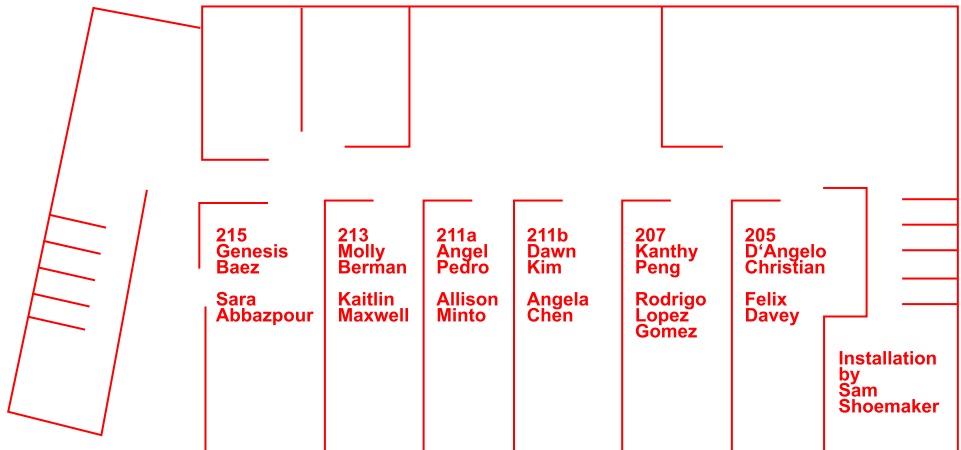

# 36 EDGEWOOD AVENUE SCULPTURE & PHOTOGRAPHY

4TH  
FLOOR

3TH  
FLOOR

2ND  
FLOOR

BASEMENT

Studio 9: Morgan Levy  
Jané Lowe

Studio 18: Brian Galderisi  
Room 22: Installation by  
Genevieve Goffman